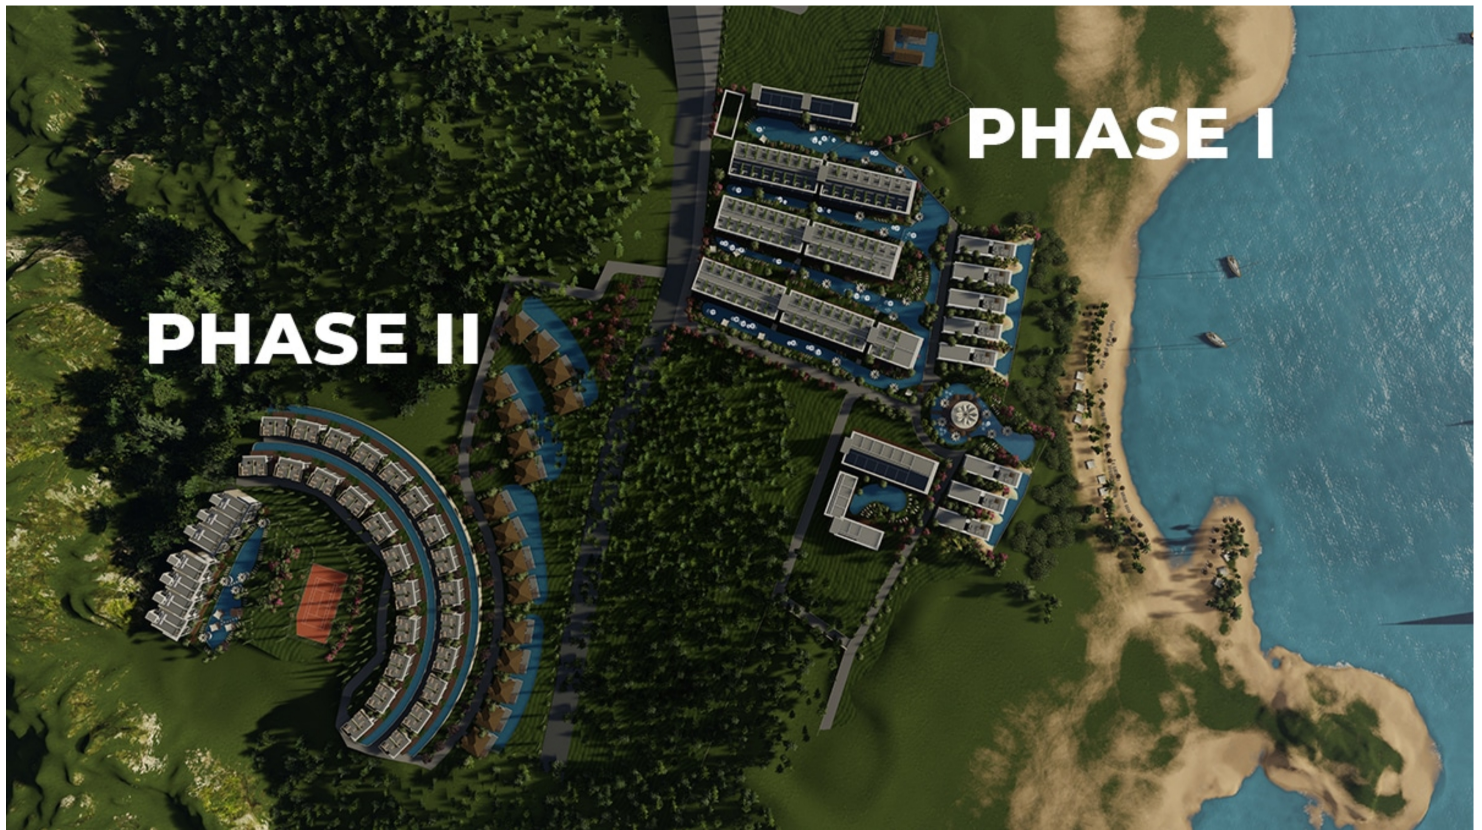

Site plan:

Email: info@selling-views.com
Website: <https://selling-views.com>
Phone: 905391198460