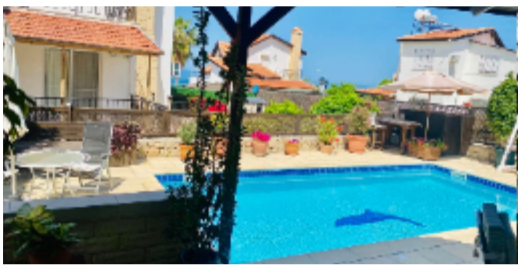

SellingViews
REAL ESTATE

Dreamy 4 Bedroom Villa near Beach in Esentepe Kyrenia

**From
£475,000**

About the property:

Indulge in luxury living at our stunning villa in Esentepe, Kyrenia, just a mere 150 meters from the captivating shoreline. With 4 bedrooms, 2 bathrooms, and approximately 250 m² of total usage space—including both enclosed areas and expansive terraces—this residence offers the perfect blend of comfort and sophistication. Immerse yourself in the tranquil ambiance of your own private pool and meticulously tended garden, while enjoying uninterrupted sea views that will leave you breathless. Boasting its own power generator, this villa ensures uninterrupted comfort even in the most remote moments.”

“Conveniently situated in close proximity to tourist hotspots, yacht ports, and upscale hotels, this villa presents an unparalleled opportunity for investment. Whether you’re considering short-term rentals on a daily, weekly, or monthly basis, or seeking a luxurious full-time or part-time holiday retreat, this property caters to all desires. Plus, with a renowned golf course just a stone’s throw away, outdoor enthusiasts will find themselves in paradise. Don’t miss out on the chance to own a slice of coastal opulence and endless potential in Esentepe, Kyrenia.

Features:

- 150 meters from the Beach
- Very Respectable and Soughtafter Area
- Private Pool
- Private Garden
- Power generator (additional to the grid)
- Breathtaking sea view
- Very Close to high-quality tourist areas
- Recently Maintained

Exterior images: